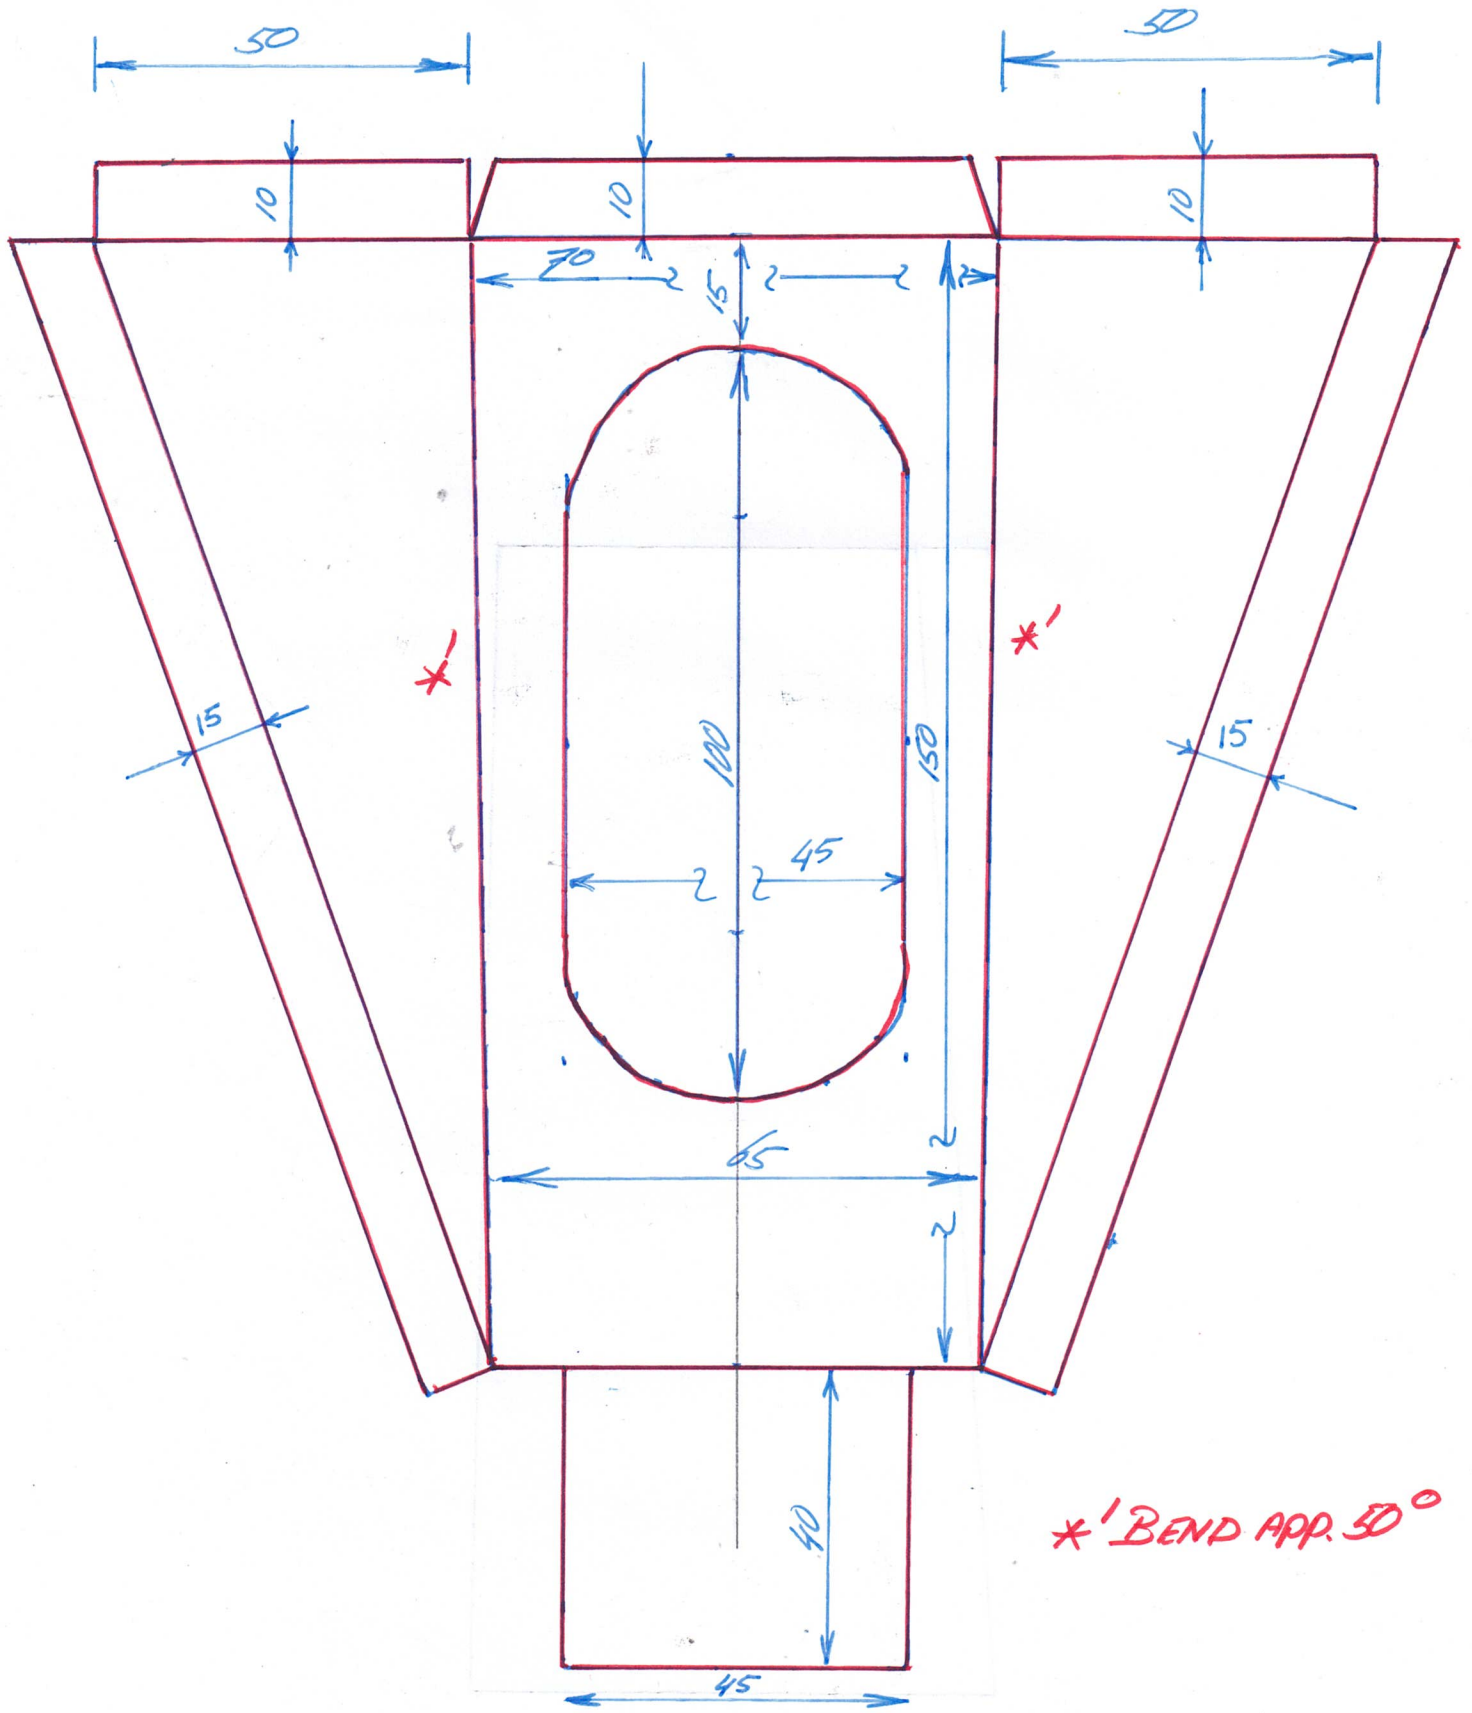

BMW e9 BRACKET FRONT/FENDER

* BEND APP. 50°

Dimensions in millimeter
[mm]