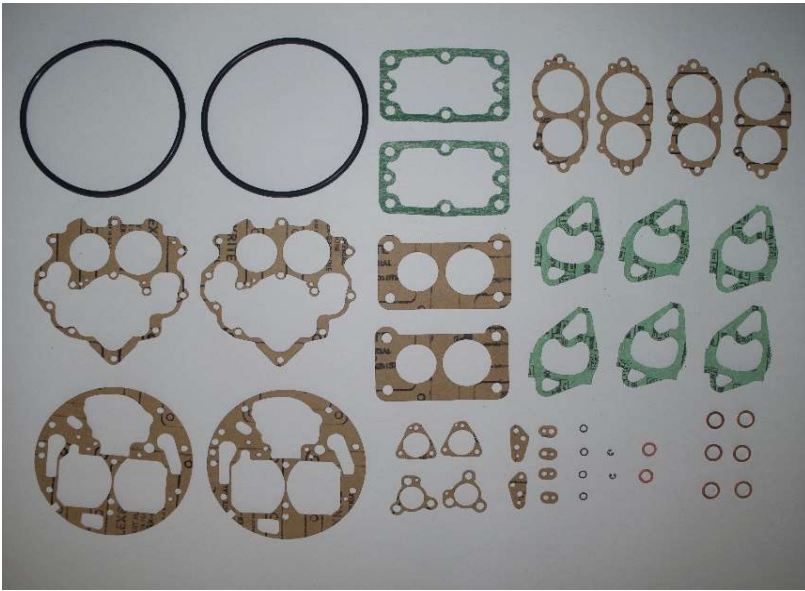

Motor Mount Retainer plate

@Alprada70

Alternator Tension Bar

@Alprada70

Zenith Carburetor Gasket set

@Alprada70

Power Steering Pressure hose

@Alprada70

Differential Valve Gasket

@Alprada70

Battery Tray

@Alprada70

Hood Torsion Bar Stop

@Alprada70

3.0 CS Sticker Set

@Alprada70

Getrag 265 Shift Tower

@HalBoyles

Getrag 265 Support Bracket

@HalBoyles

Driveshaft Alignment Tool

@HalBoyles

M30 / 2000 cs - Tii Brake Booster

@HalBoyles