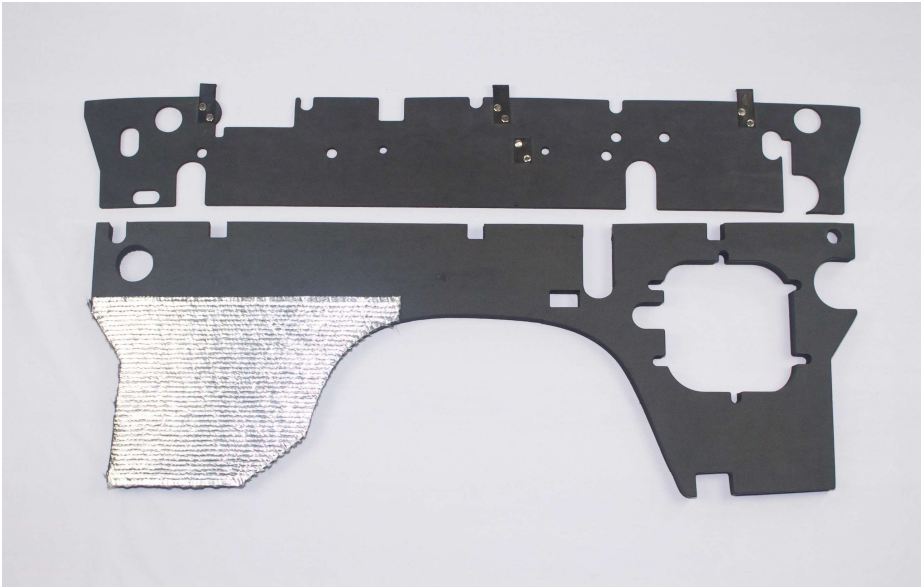

Firewall Insulation

@Alprada70