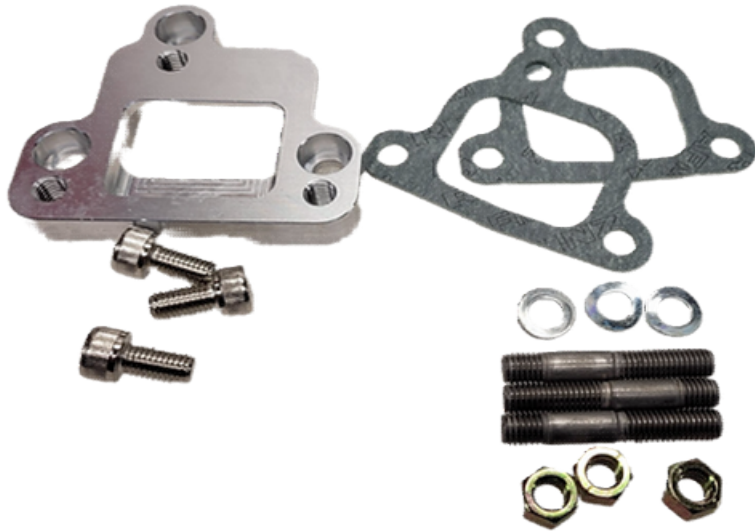

Getrag 265 Shift Tower

@HalBoyles

Getrag 265 Support Bracket

@HalBoyles

Driveshaft Alignment Tool

@HalBoyles

M30 / 2000 cs - Tii Brake Booster

@HalBoyles

Vented Caliper Spacers

@HalBoyles

Triple Weber Sidedraft Linkage

@HalBoyles

Sidedraft Phenolic Spacer with Gaskets

@HalBoyles

M30 Coolant Divider Spacer

@HalBoyles

Engine Turning Tool

@HalBoyles

Brake Shoe Adjustment Tool

@HalBoyles

Windshield Wiper Parts

@TomHom