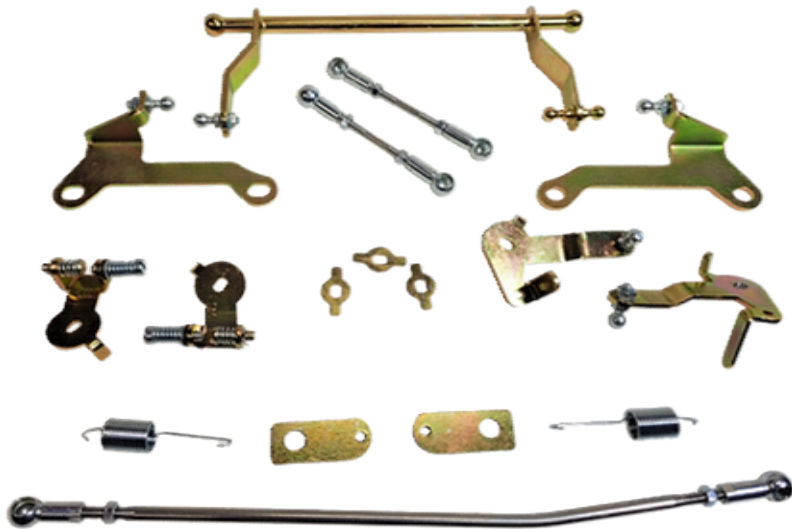

Getrag 265 Shift Tower

@HalBoyles

Getrag 265 Support Bracket

@HalBoyles

Driveshaft Alignment Tool

@HalBoyles

M30 / 2000 cs - Tii Brake Booster

@HalBoyles

Vented Caliper Spacers

@HalBoyles

Triple Weber Sidedraft Linkage

@HalBoyles

Sidedraft Phenolic Spacer with Gaskets

@HalBoyles

M30 Coolant Divider Spacer

@HalBoyles